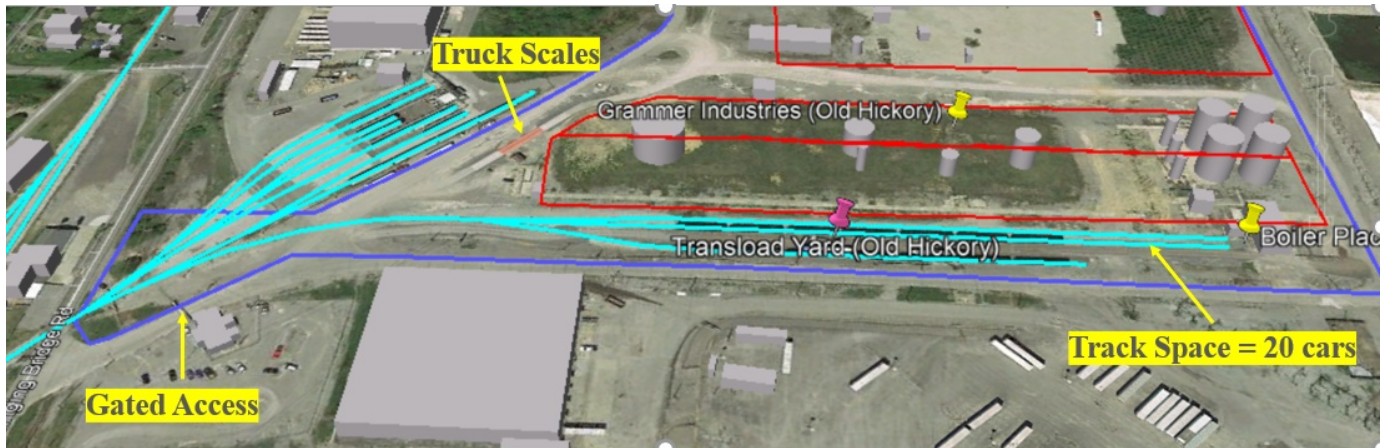

### Features

1. Owned by R. J. Corman
2. Gated, Fenced and Lighted Area
3. 24-hour Access
4. Truck Scale on Site
5. Car Spots: 20 Total

### Aerial View

## Old Hickory Transload Layout